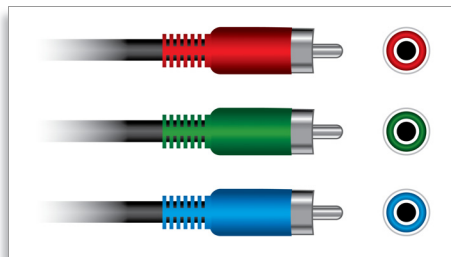

## Easy-fit™ connectors

Colour-coded connectors provide a simple and user-friendly solution for connecting the

speakers and subwoofer to the centre unit of the home entertainment system simply by plugging the connectors into the matching coloured interface at the rear of the centre unit.